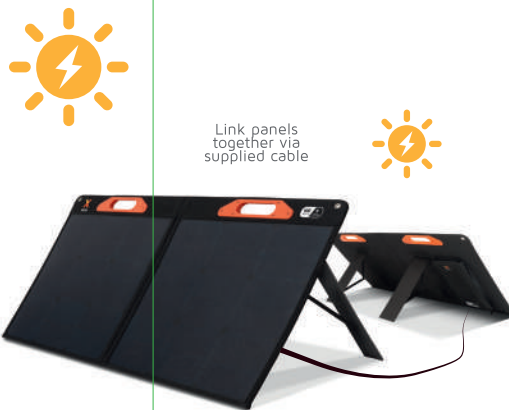

xtorm

Manual
Gebruiksaanwijzing
Gebrauchsanweisung
Mode d'emploi
Manual
Bruksanvisning
Brugsvejledning
Käyttöopas
Uživatelská příručka
Používateľská príručka
Εγχειρίδιο χρήσης
مدمختسمل ليلي د

XPS100 / (XPS200)

#MOREENERGY

1

- (2x)100 Watts - Sunpower® panel
- **Folded:** 598x529x45mm
  Unfolded: 1060x598x25mm
- 3800g per panel
- **Output:** (2x)DC 100W (19.8V/5A)
  (2x)USB-C PD 45W
  (2x)USB-A QC 3.0
- (Dual) DC to MC4 cable (2M)

2

5

4

6