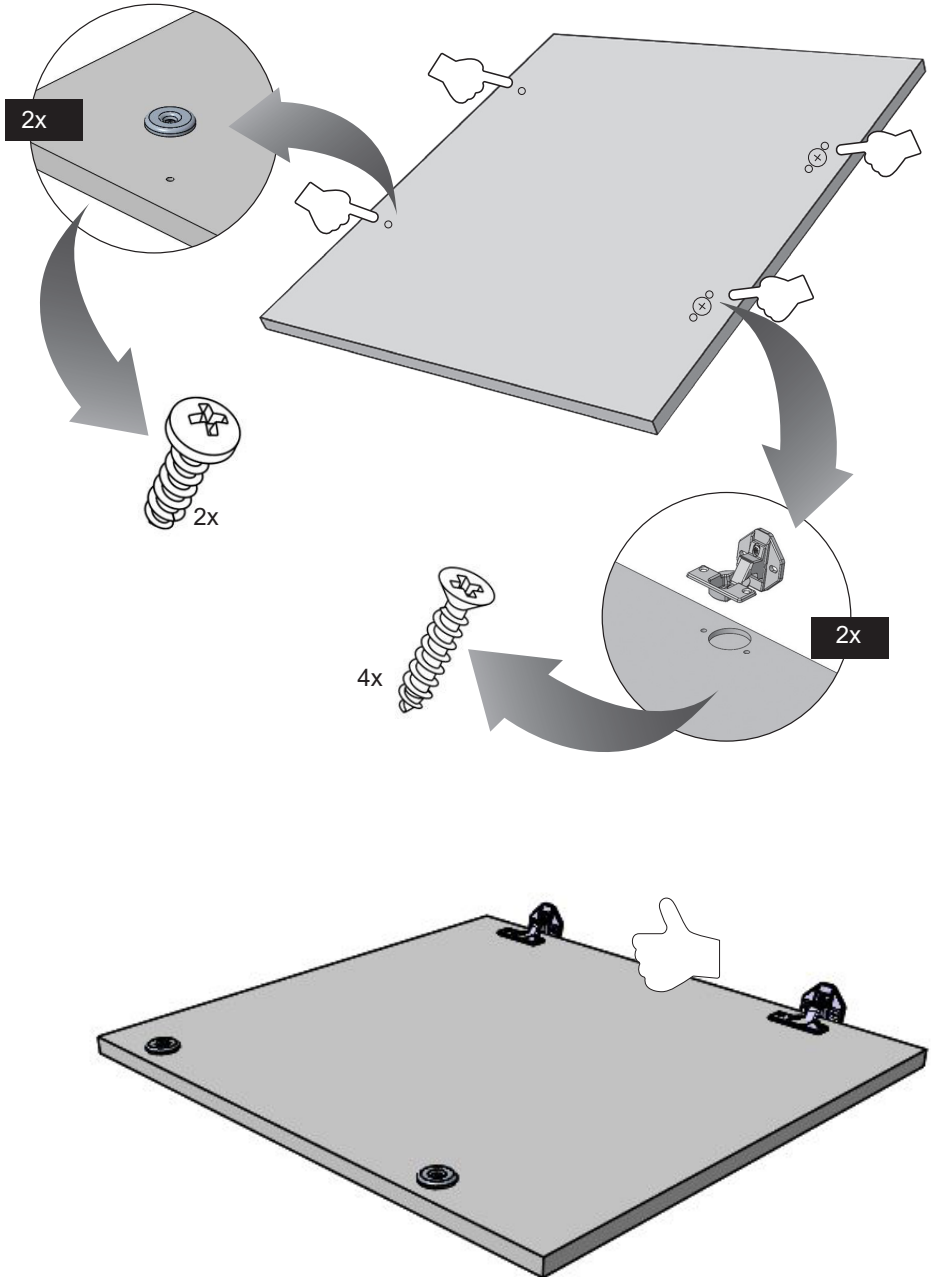

IF THE CABINET DOOR OPENS TO THE RIGHT