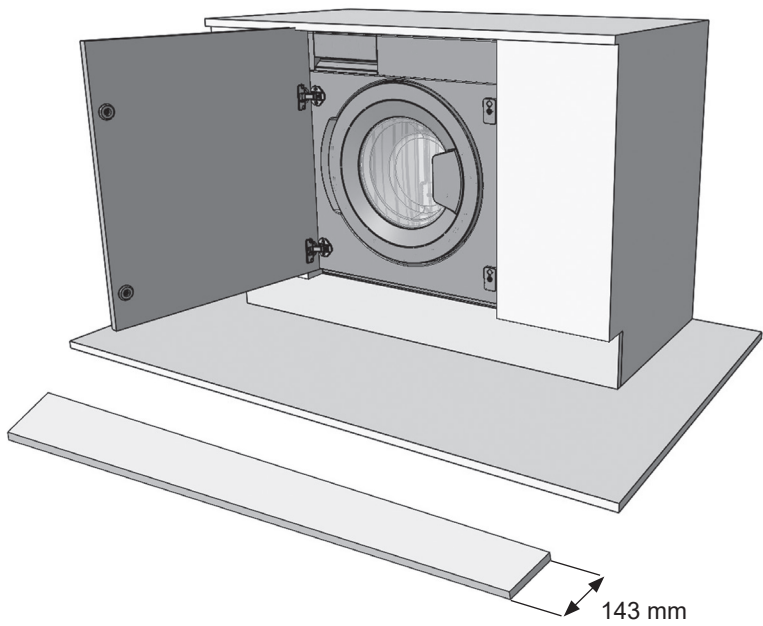

ES-NIB8141WD-FR

Washing Machine

EN Built-in Installation Manual

SHARP

Be Original.

Figures in this manual are schematic and may not match your product exactly.

Operating voltage / frequency (V/Hz)	(220-240) V~/50Hz
Total current (A)	10
Water pressure (Mpa)	Maximum: 1 Mpa Minimum : 0. 1 Mpa
Total power (W)	2100
Maximum dry laundry capacity (kg)	8
Spinning revolution (rev / min)	1400
Programme number	15
Dimensions (mm)	
Height	817.4
Width	597.4
Depth	544.3

2x

4x

6x

2x

2x

2x

IF THE CABINET DOOR OPENS TO THE LEFT

IF THE CABINET DOOR OPENS TO THE LEFT