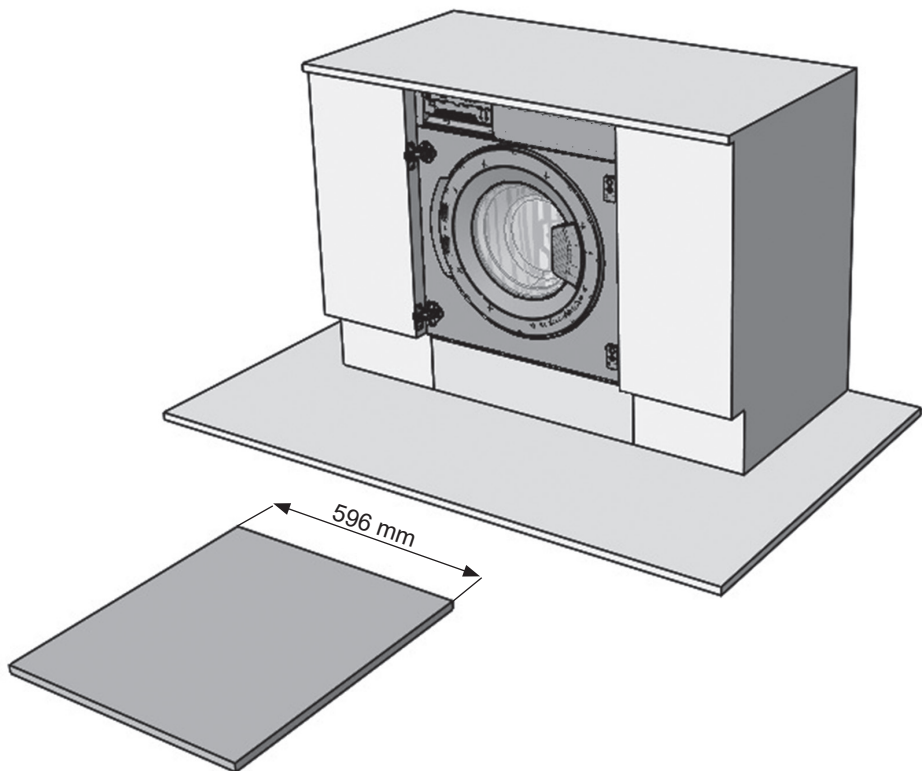

ES-NIB8141WD-FR

Washing Machine

EN Built-in Installation Manual

SHARP

Be Original.

Figures in this manual are schematic and may not match your product exactly.

Operating voltage / frequency (V/Hz)	(220-240) V~/50Hz
Total current (A)	10
Water pressure (Mpa)	Maximum: 1 Mpa Minimum : 0. 1 Mpa
Total power (W)	2100
Maximum dry laundry capacity (kg)	8
Spinning revolution (rev / min)	1400
Programme number	15
Dimensions (mm)	
Height	817.4
Width	597.4
Depth	544.3

2x

4x

6x

2x

2x

2x

IF THE CABINET DOOR OPENS TO THE LEFT

IF THE CABINET DOOR OPENS TO THE LEFT