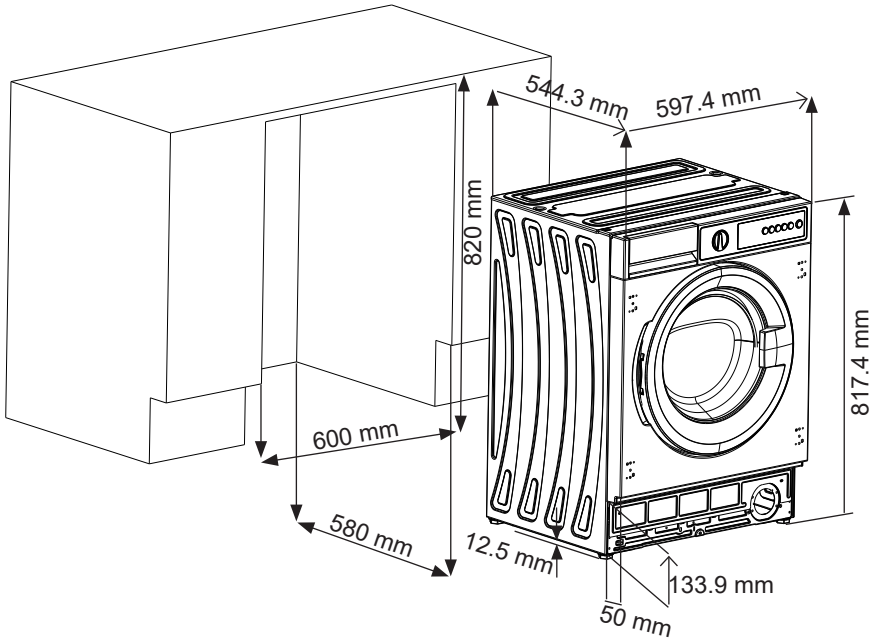

ES-NIB8141WD-FR

Washing Machine

EN Built-in Installation Manual

SHARP

Be Original.

Figures in this manual are schematic and may not match your product exactly.

Operating voltage / frequency (V/Hz)	(220-240) V~/50Hz
Total current (A)	10
Water pressure (Mpa)	Maximum: 1 Mpa Minimum : 0. 1 Mpa
Total power (W)	2100
Maximum dry laundry capacity (kg)	8
Spinning revolution (rev / min)	1400
Programme number	15
Dimensions (mm)	
Height	817.4
Width	597.4
Depth	544.3

2x

4x

6x

2x

2x

2x

IF THE CABINET DOOR OPENS TO THE LEFT

IF THE CABINET DOOR OPENS TO THE LEFT