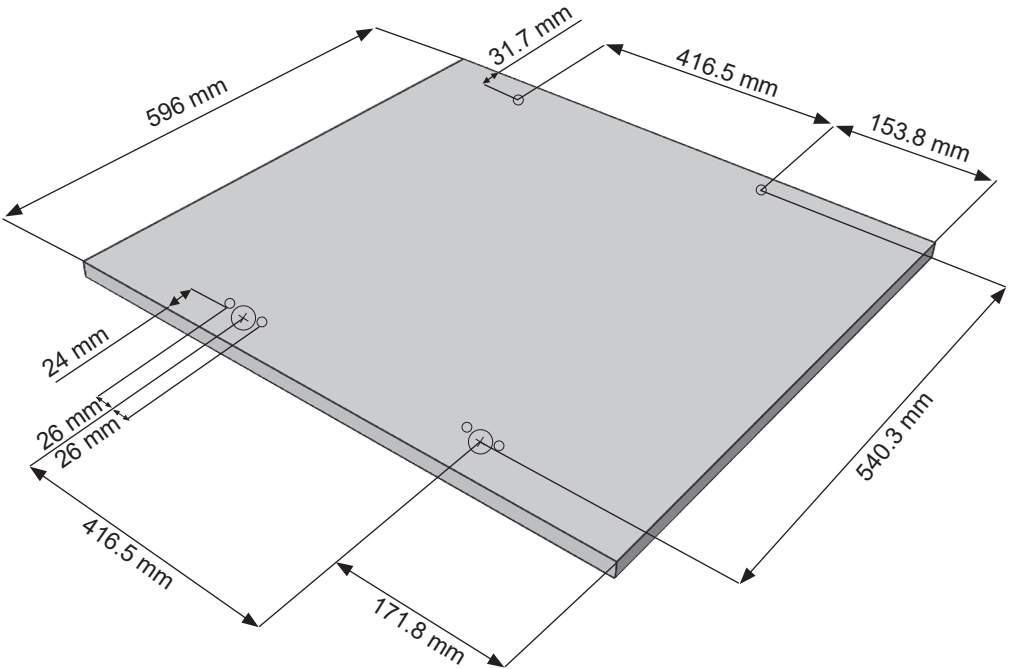

ES-NIB8141WD-FR

Washing Machine

EN Built-in Installation Manual

SHARP

Be Original.

Figures in this manual are schematic and may not match your product exactly.

Operating voltage / frequency (V/Hz)	(220-240) V~/50Hz
Total current (A)	10
Water pressure (Mpa)	Maximum: 1 Mpa Minimum : 0. 1 Mpa
Total power (W)	2100
Maximum dry laundry capacity (kg)	8
Spinning revolution (rev / min)	1400
Programme number	15
Dimensions (mm)	
Height	817.4
Width	597.4
Depth	544.3

2x

4x

6x

2x

2x

2x

IF THE CABINET DOOR OPENS TO THE LEFT

IF THE CABINET DOOR OPENS TO THE LEFT