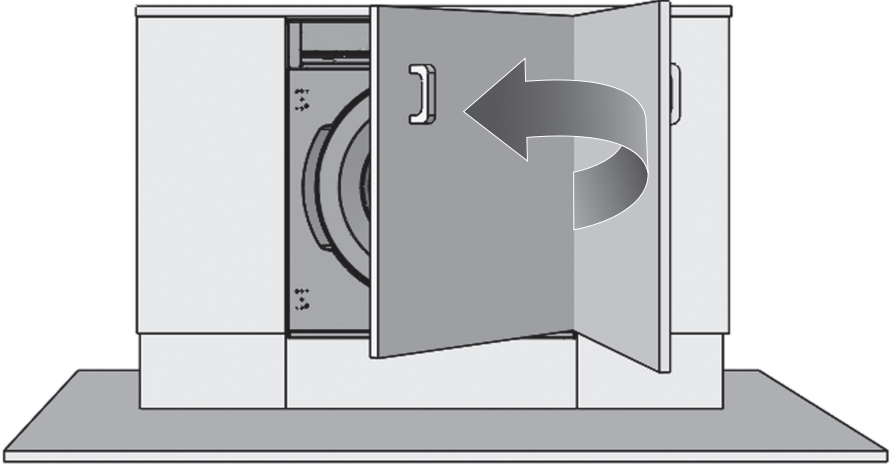

ES-NIB8141WD-FR

Washing Machine

EN Built-in Installation Manual

SHARP

Be Original.

Figures in this manual are schematic and may not match your product exactly.

Operating voltage / frequency (V/Hz)	(220-240) V~/50Hz
Total current (A)	10
Water pressure (Mpa)	Maximum: 1 Mpa Minimum : 0. 1 Mpa
Total power (W)	2100
Maximum dry laundry capacity (kg)	8
Spinning revolution (rev / min)	1400
Programme number	15
Dimensions (mm)	
Height	817.4
Width	597.4
Depth	544.3

2x

4x

6x

2x

2x

2x

IF THE CABINET DOOR OPENS TO THE LEFT

IF THE CABINET DOOR OPENS TO THE LEFT

IF THE CABINET DOOR OPENS TO THE RIGHT

IF THE CABINET DOOR OPENS TO THE RIGHT

CE

Service & Support

Visit Our Website

sharphomeappliances.com

52372009

SHARP