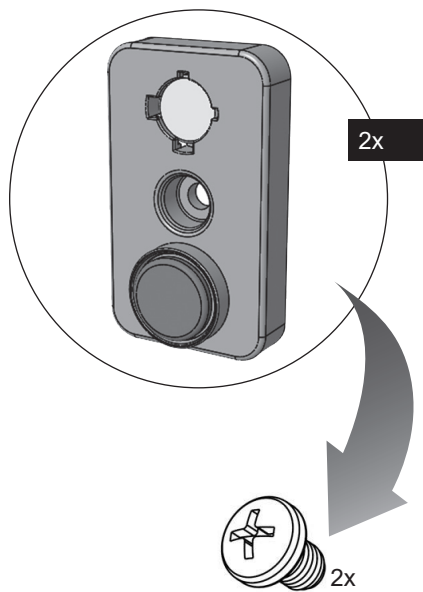

IF THE CABINET DOOR OPENS TO THE RIGHT

IF THE CABINET DOOR OPENS TO THE RIGHT

CE

Service & Support

Visit Our Website

sharphomeappliances.com

52372009

SHARP