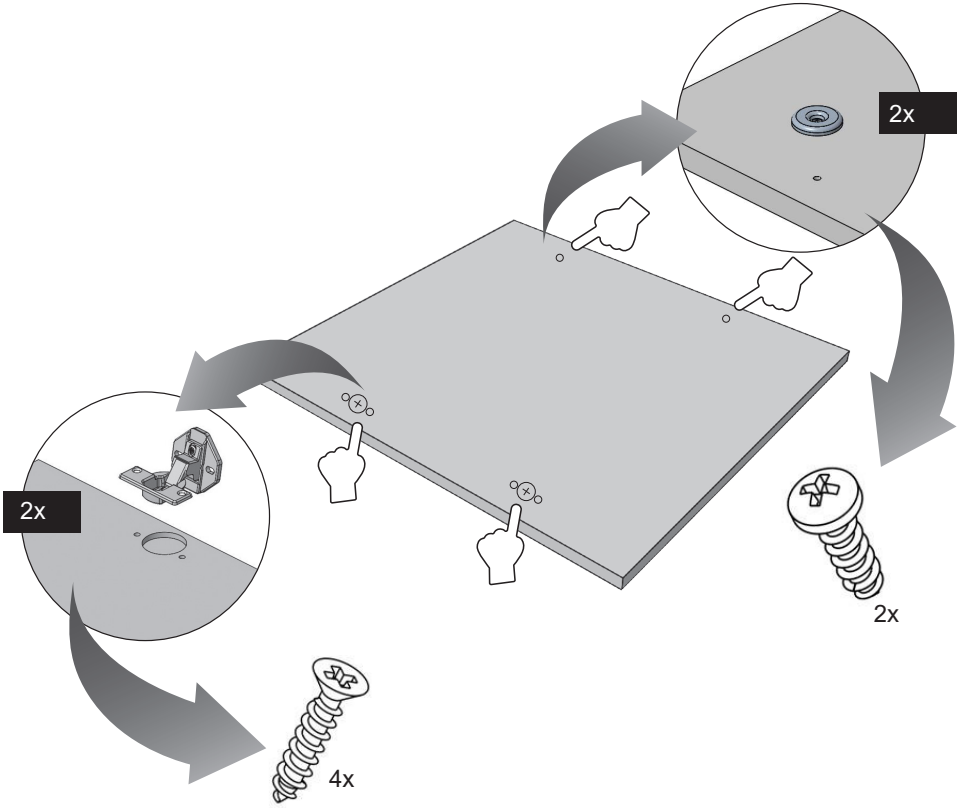

ES-NIB8141WD-FR

Washing Machine

EN Built-in Installation Manual

SHARP

Be Original.

Figures in this manual are schematic and may not match your product exactly.

Operating voltage / frequency (V/Hz)	(220-240) V~/50Hz
Total current (A)	10
Water pressure (Mpa)	Maximum: 1 Mpa Minimum : 0. 1 Mpa
Total power (W)	2100
Maximum dry laundry capacity (kg)	8
Spinning revolution (rev / min)	1400
Programme number	15
Dimensions (mm)	
Height	817.4
Width	597.4
Depth	544.3

2x

4x

6x

2x

2x

2x

IF THE CABINET DOOR OPENS TO THE LEFT

IF THE CABINET DOOR OPENS TO THE LEFT