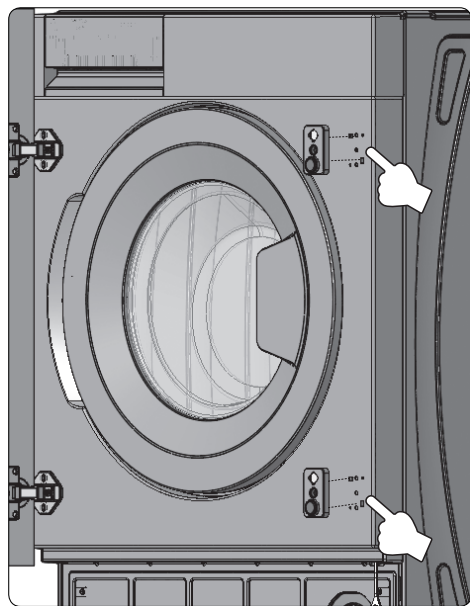

ES-NIB8141WD-FR

Washing Machine

EN Built-in Installation Manual

SHARP

Be Original.

Figures in this manual are schematic and may not match your product exactly.

Operating voltage / frequency (V/Hz)	(220-240) V~/50Hz
Total current (A)	10
Water pressure (Mpa)	Maximum: 1 Mpa Minimum : 0. 1 Mpa
Total power (W)	2100
Maximum dry laundry capacity (kg)	8
Spinning revolution (rev / min)	1400
Programme number	15
Dimensions (mm)	
Height	817.4
Width	597.4
Depth	544.3

IF THE CABINET DOOR OPENS TO THE RIGHT

IF THE CABINET DOOR OPENS TO THE RIGHT

CE

Service & Support

Visit Our Website

sharphomeappliances.com

52372009

SHARP