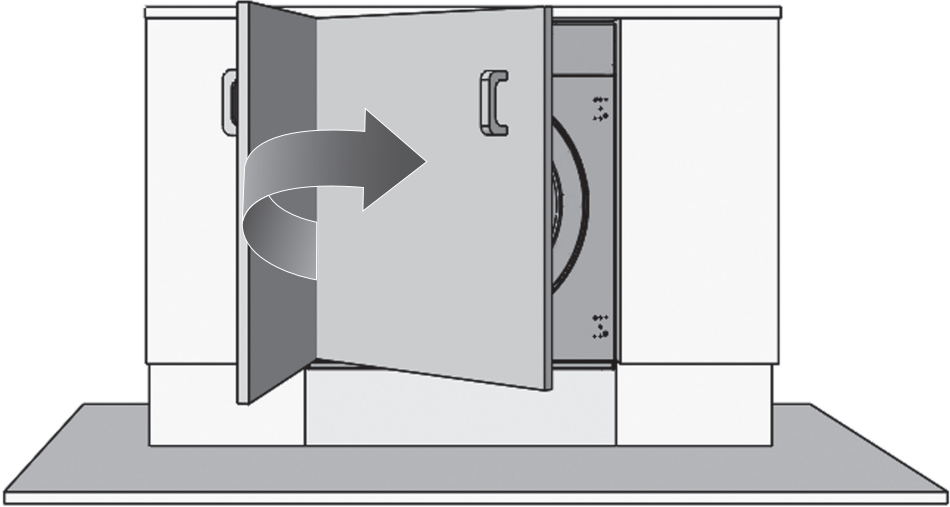

ES-NIB8141WD-FR

Washing Machine

EN Built-in Installation Manual

SHARP

Be Original.

Figures in this manual are schematic and may not match your product exactly.

Operating voltage / frequency (V/Hz)	(220-240) V~/50Hz
Total current (A)	10
Water pressure (Mpa)	Maximum: 1 Mpa Minimum : 0. 1 Mpa
Total power (W)	2100
Maximum dry laundry capacity (kg)	8
Spinning revolution (rev / min)	1400
Programme number	15
Dimensions (mm)	
Height	817.4
Width	597.4
Depth	544.3

2x

4x

6x

2x

2x

2x

IF THE CABINET DOOR OPENS TO THE LEFT

IF THE CABINET DOOR OPENS TO THE LEFT