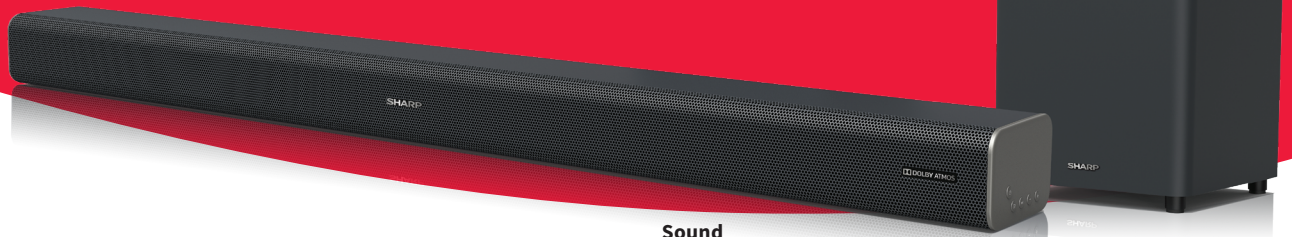

HT-SBW460

3.1CH SOUNDBAR WITH WIRELESS SUBWOOFER AND DOLBY ATMOS®

440 W | Bluetooth® | Dolby Atmos® | HDMI

Highlights

3.1ch soundbar with Dolby Atmos® and virtual surround sound technology three-dimensional sound by Dolby Atmos® engine – which add height without the need of upfiring drivers.

Bluetooth® 4.2 wireless music streaming

Wireless subwoofer

Dolby Atmos®, Dolby THD, Dolby Digital Plus, Dolby Digital supported

Easy Control with the TV remote via HDMI ARC – CEC

Operation from the Remote Control or direct keys on the unit

4K pass through

Total max power output 440 W

Equalizer for different Sound Modes

Wall mountable or table top use

Metal front grill with matt black finish

LED display

Sound

Sound Enhancement: Dolby Audio Processing - Dialogue Enhancer, Volume Leveler, Volume Modeler, Intelligent Equalizer
Sound modes: Movie, Music, News, Night
Total max power output: 440 W

Design

Soundbar: Placement in front of TV on flat surface
Wireless Subwoofer

Connectivity

2 x HDMI input
1 x HDMI input / output with ARC and CEC
1 x Bluetooth®
1 x Optical Input
1 x Coaxial
1 x Aux In 3.5 mm
1 x USB playback